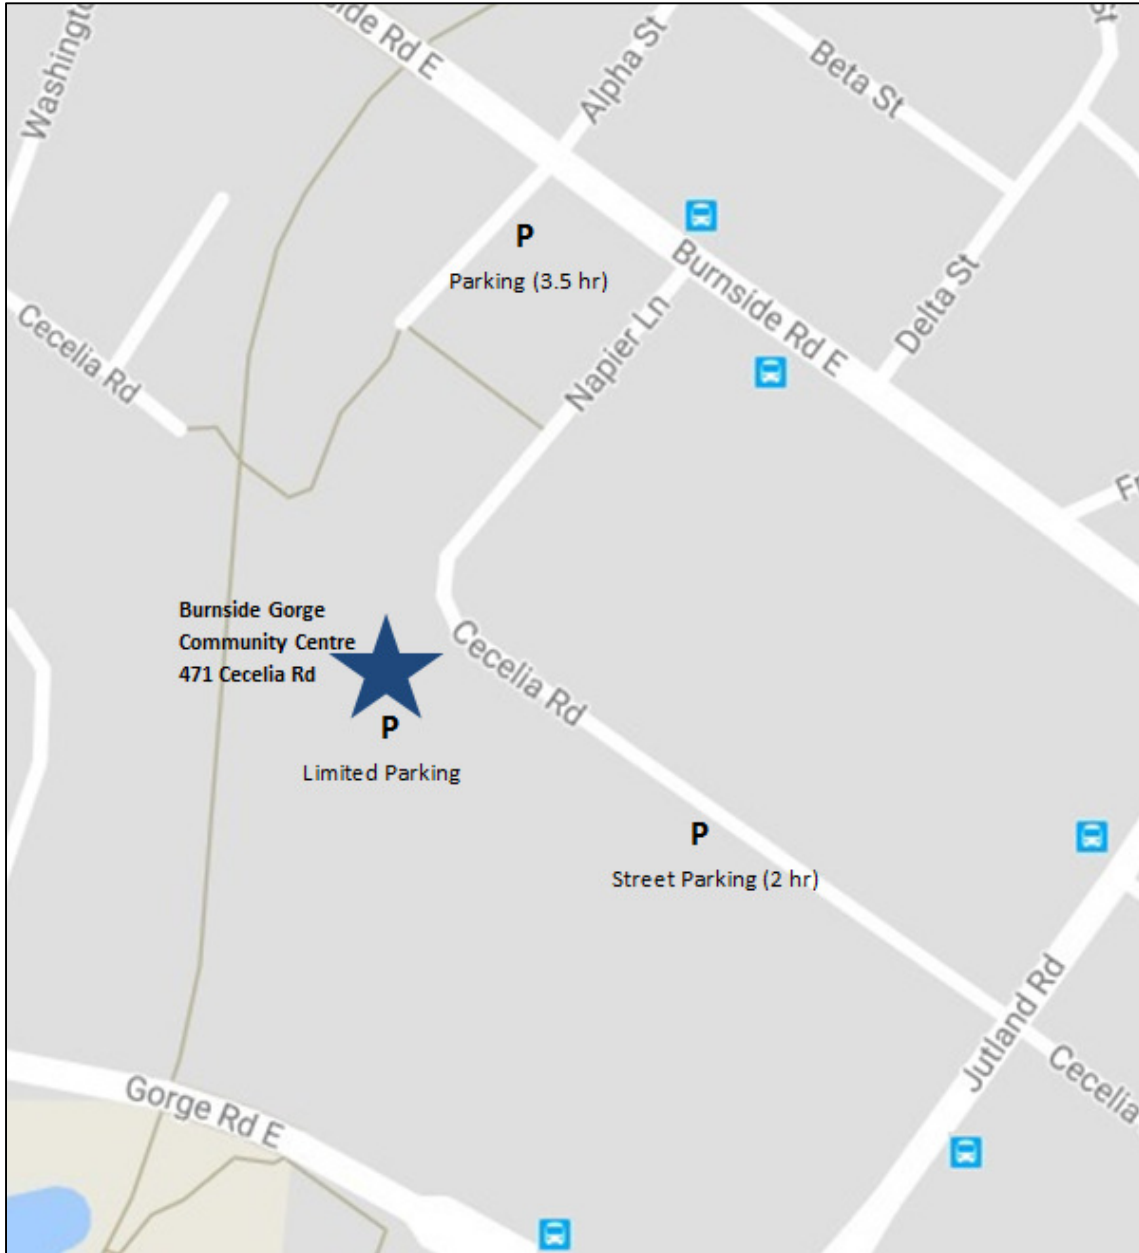

Burnside Gorge Community Association

Parking Map

There is limited parking available at Burnside Gorge Community Centre. Please consider walking, cycling, public transit or carpooling when you visit us. We are located along the Galloping Goose Trail and close to major bus routes: 8, 11, 21, 22, 30, 31, 50, 57, 61